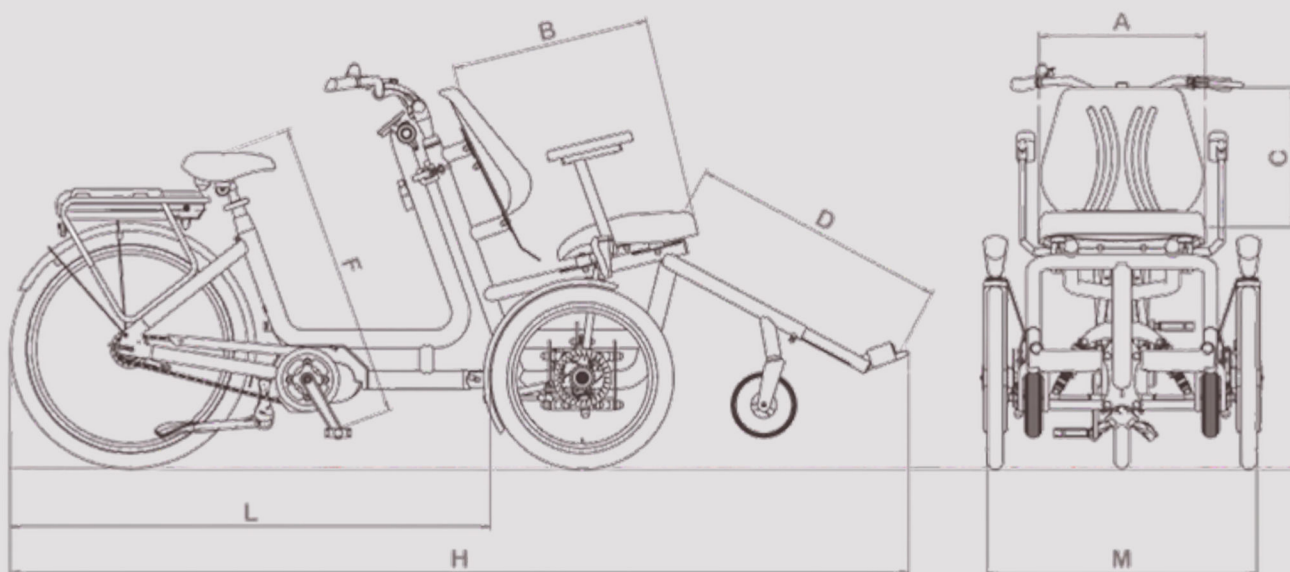

RAL 9005	RAL 5011	RAL 6028
RAL 7047	RAL 5009	RAL 9005

Most common options & accessories

- Attachment for child seat system (Isofix and R-82)
- Multiple seating systems (comfort)
- Frame suitable for seat orthosis
- Fixation belts
- Headrest
- Raised footplates
- Abduction block
- Rear view mirror
- Various saddles

Find more options on the Diaz pricelist or configure your Diaz via the configurator on the website.

Other features

Wheelchair part

Seat section	multiple seating possible
Big wheels	20 x 1,75 (55-406)
Swivel castors	200 x 50, full foam
Footrests	foldable, height adjustable
Armrests	fixed, optionally adjustable
Belt	with snap buckle and roller belt (fixation vest optional)
Headrest	optional
Tyres	Big Ben Plus (anti-puncture)

Bike part

Weight in kg	74 (including wheelchair part)
Material frame	anti-corrosion treated steel
Exterior	finish epoxy powder coating (less environmentally harmful)
Seat post	fixed aluminium, optionally sprung (length 350 mm)
Handlebar stem	ergonomically adjustable with lever
Motor	Bafang M400 mid motor with back-pedal brake
Battery	43V, 750Wh, 80 Nm
Rear wheel	26 x 1,75 (47-559)
Tyres	Schwalbe Marathon Plus (anti-puncture)

Dimensions

Part	
Length overall in mm (H)	2350-2370
Length wheelchair section in mm (L)	1350
Width wheelchair part in mm (M)	780
Frame size bike in mm	530
Inner leg length in mm (F)	770-980
Maximum load chair in kg	120
Maximum load bike part in kg	120
Seat width seat in mm (A)	450*
Seat depth seat in mm (B)	430-540*
Seat back height in mm (C)	480-550*
Lower leg length seat in mm (D)	490-750*