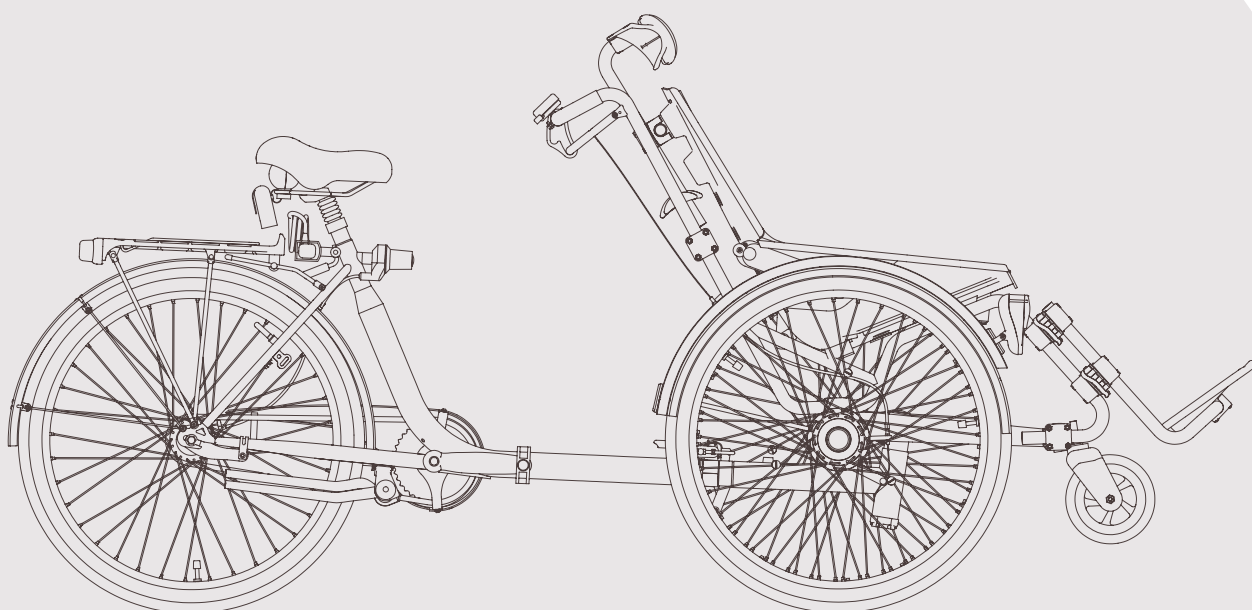

(TECHNICAL) PRODUCT INFORMATION

Duet

Standard version

- ✓ Detachable wheelchair section.
- ✓ 3-speed hub with coaster brake (8-speed optional).
- ✓ Front disc brakes with integrated parking brake.
- ✓ Schwalbe anti-puncture tires.
- ✓ Bright LED lighting at front and rear.
- ✓ AXA cable lock, one-handed operation.
- ✓ Closed chain guard.
- ✓ Angle-adjustable backrest, also foldable.
- ✓ Seatbelt and footboard.

Color combinations

- Silk metallic blue (RAL9022), seat shell yellow.
- Silk metallic red (RAL9022/3032), seat shell yellow.
- Silk silver grey (RAL9022/5026), seat shell yellow.
- Custom RAL color at additional charge (excluding fluorescent colors).

RAL 9022	RAL 9022/3032	RAL 9022/5026
-------------	------------------	------------------

Most common options & accessories

- Pedal support
- Headrest
- 4-point safety belt
- Various side cushions (for reducing seat width)
- Various back cushions (to reduce seat depth)
- Foot fixation
- Spoke covers
- Rear-view mirror
- Various saddles

Find more options on the Duet pricelist or configure your Duet via the configurator on the website.

Other features

Wheelchair part

Seat section	Fixed plastic shell with angle-adjustable backrest
Large wheels	26 x 1,75 (55-406)
Swivel castors	200 x 50, full foam
Footrests	plastic, height adjustable
Armrests	on seat shell, optionally height adjustable
Belt	with snap buckle
Headrest	optional
Tyres	Schwalbe Marathon Plus (anti-puncture)