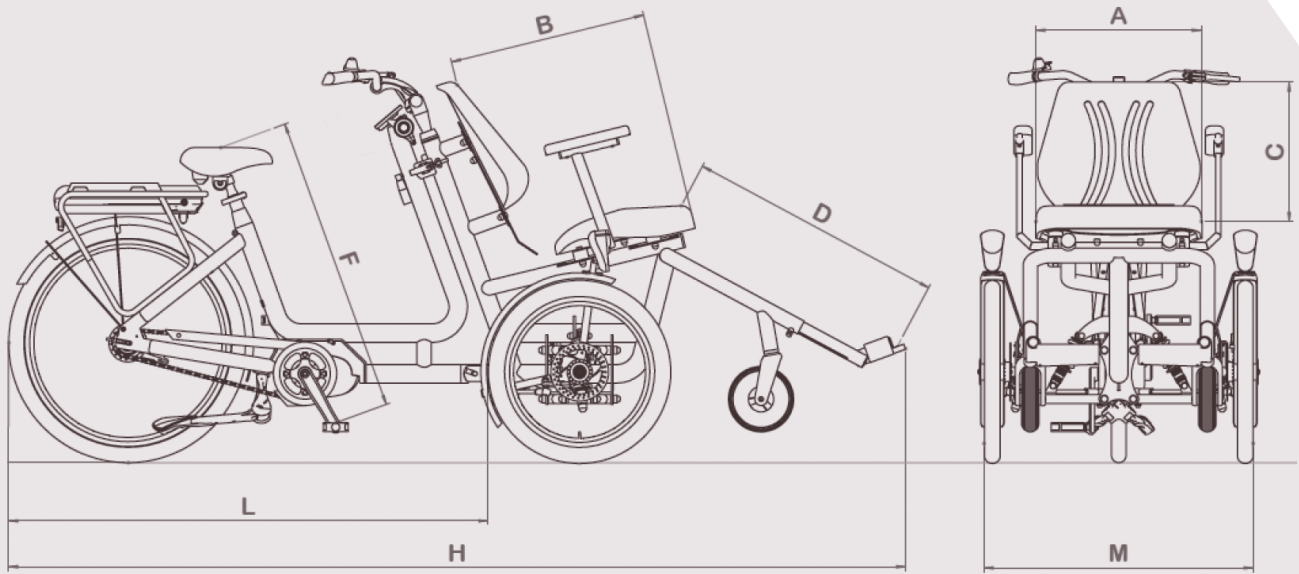

(TECHNICAL) PRODUCT INFORMATION Diaz

Standard version

- ✓ Detachable wheelchair section
- ✓ Powerful Bafang mid-motor with 750 Wh battery
- ✓ Front disc brakes with integrated parking brake
- ✓ Schwalbe anti-puncture tyres
- ✓ Bright LED lighting at front (battery) and rear over battery pedal assistance
- ✓ Shimano 5- or 8-speed hub with back-pedal brake.
- ✓ AXA cable lock, one-handed operation
- ✓ Closed chaincase
- ✓ Independent suspension wheelchair part
- ✓ Comfortable knuckle steering

Find more options on the Diaz pricelist or configure your Diaz via the configurator on the website.

Other features

Wheelchair part

Seat section	multiple seating possible
Big wheels	20 x 1,75 (55-406)
Swivel castors	200 x 50, full foam
Footrests	foldable, height adjustable
Armrests	fixed, optionally adjustable
Belt	with snap buckle and roller belt. Fixation vest optional
Headrest	optional
Tyres	Big Ben Plus (anti-puncture)

Bike part

Weight in kg	74 (including wheelchair part)
Material frame	anti-corrosion treated steel
Exterior	finish epoxy powder coating (less environmentally harmful)
Seat post	fixed aluminium, optionally sprung (length 350 mm)
Handlebar stem	ergonomically adjustable with lever
Motor	Bafang M400 mid motor with back-pedal brake
Battery	43V, 750Wh, 80 Nm
Rear wheel	26 x 1,75 (47-559)
Tyres	Schwalbe Marathon Plus (anti-puncture)

Dimensions

Part	
Length overall in mm (H)	2350
Length wheelchair section in mm (L)	1350
Width wheelchair part in mm (M)	780
Frame size bike in mm	530
Inner leg length in mm (F)	770-980
Maximum load chair in kg	120
Maximum load bike part in kg	120
Seat width seat in mm (A)	450
Seat depth seat in mm (B)	430-540
Seat back height in mm (C)	480-550
Lower leg length seat in mm (D)	490-750